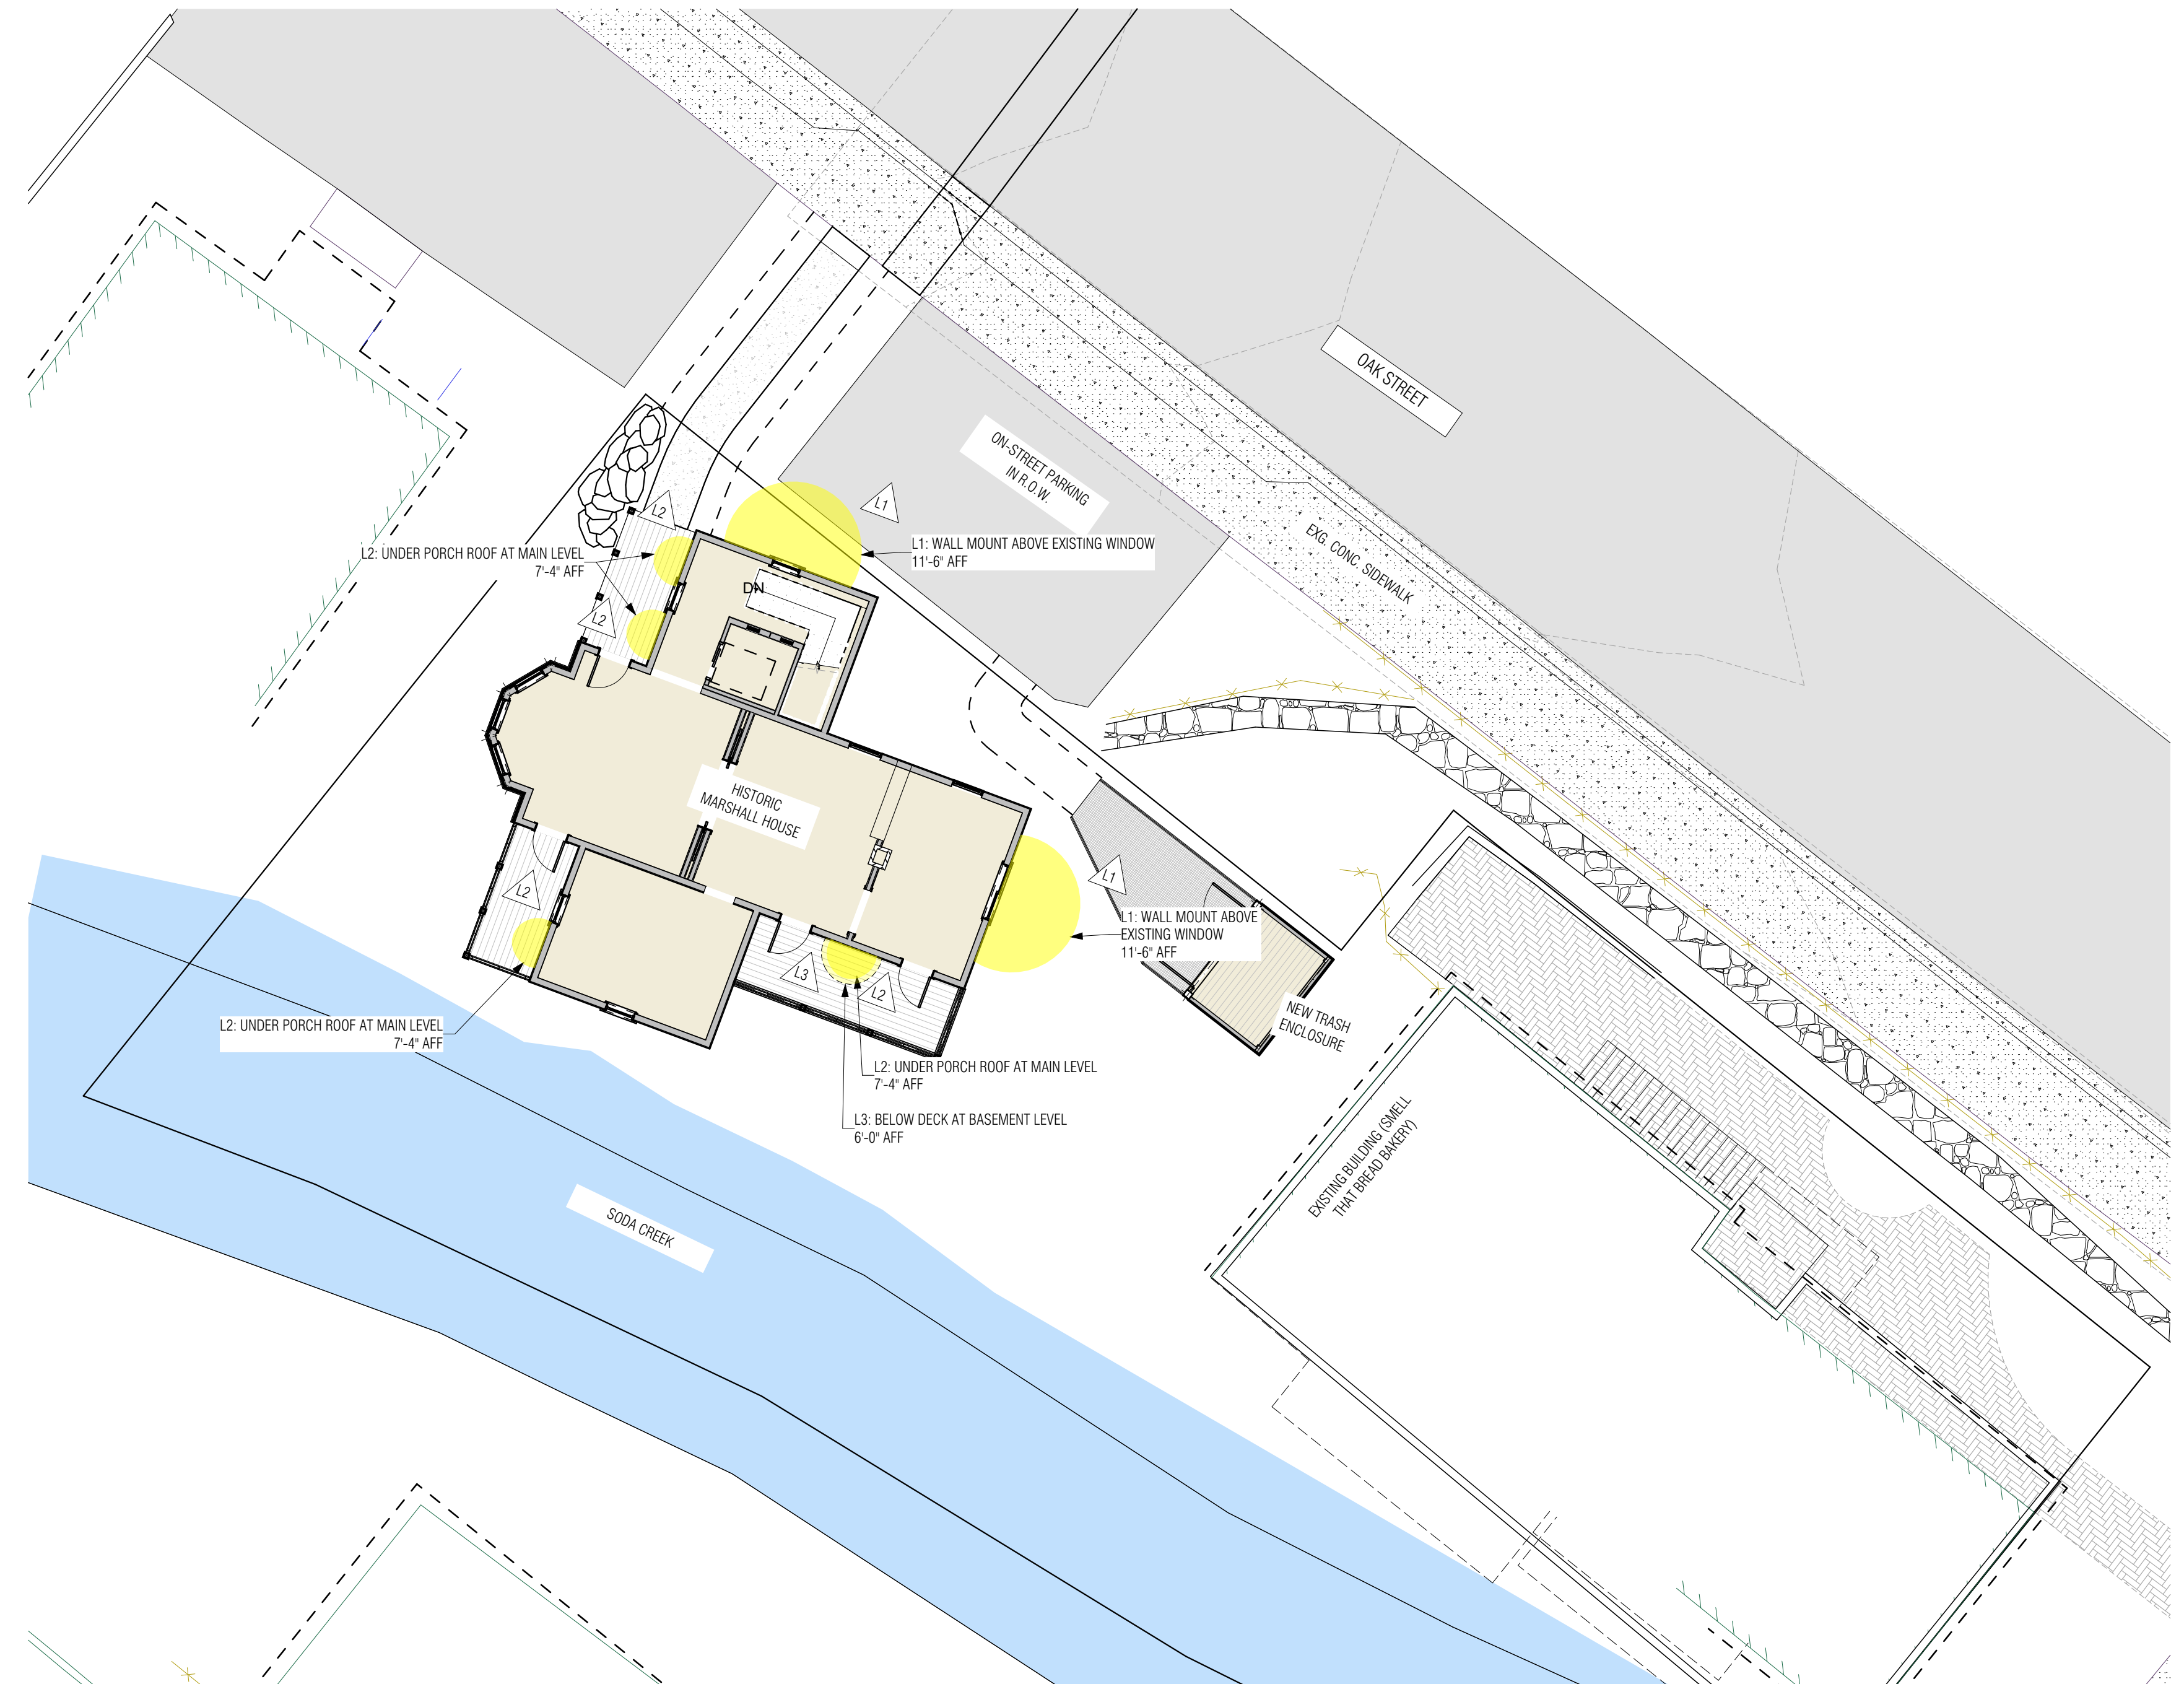

L3 12.8"H X 14.4"W
 BLACK
 TO USE PAR 20 BULB

L2 11.5"H X 8.2"W
 BLACK + CLEAR GLASS
 LED G9 IS RECESSED INTO FIXTURE

L1 26"H X 20"W
 BLACK + GLOSS ROSEMARY SHADE
 TO USE PAR 20 BULB

1 EXTERIOR LIGHTING PLAN
 SCALE: 1" = 10'