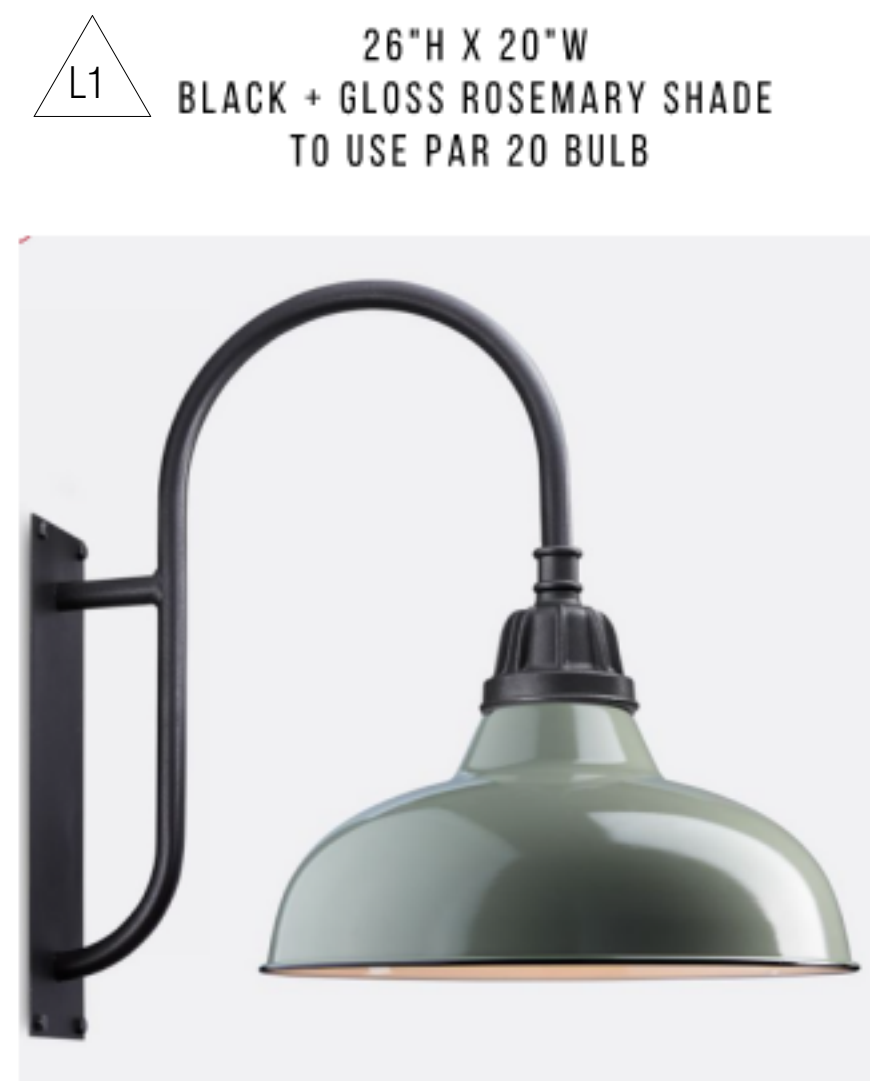

L3 12.8"H X 14.4"W
 BLACK
 TO USE PAR 20 BULB

L2 11.5"H X 8.2"W
 BLACK + CLEAR GLASS
 LED G9 IS RECESSED INTO FIXTURE

L1 26"H X 20"W
 BLACK + GLOSS ROSEMARY SHADE
 TO USE PAR 20 BULB

1 EXTERIOR LIGHTING PLAN
 SCALE: 1" = 10'