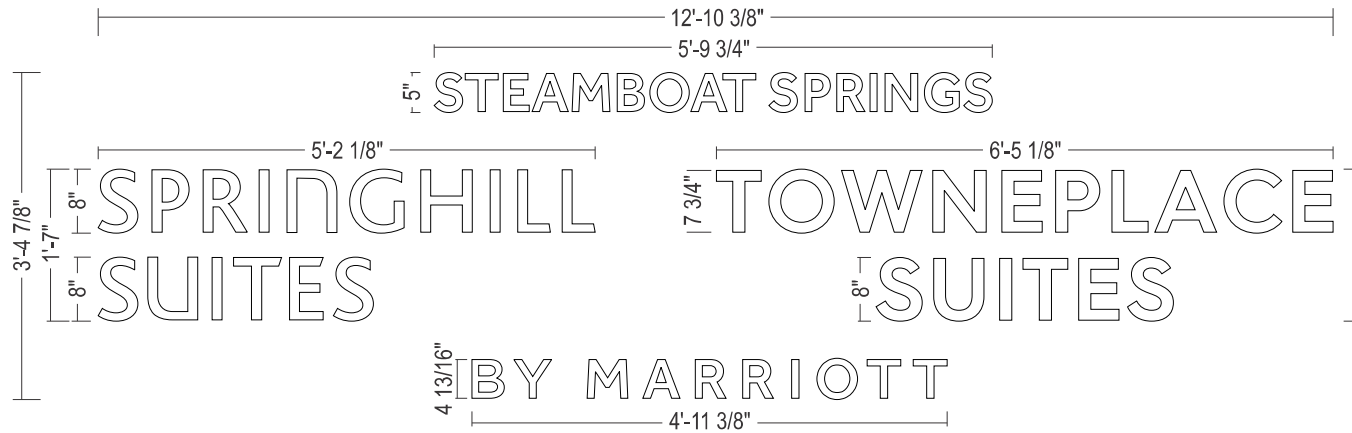

MONUMENT DETAIL
SCALE: 3/8" = 1'-0"

Boxed Sign
Area = 43.7 SF

PIN-MOUNT LETTER DETAILS
SCALE: 1/2" = 1'-0"

2

SOUTH WEST ELEVATION

SCALE: 1/64" = 1'-0"

CHANNEL LETTERS SHOWN ON EXISTING WALL COLOR OR AS NOTED ON ELEVATIONS.
CUSTOMER TO VERIFY WALL COLOR PRIOR TO PRODUCTION

WALL COLOR IS ROASTED WALL NUT

CLOSE UP VIEW
SCALE: 1/32" = 1'-0"

LETTER PROFILE
NOT TO SCALE

12-LINE BOXED SIGN AREA: 126.89 SQ FT

CUSTOM CHANNEL LETTER DETAILS
SCALE: 1/4" = 1'-0"

EAST ELEVATION

SCALE: 1/32" = 1'-0"

CHANNEL LETTERS SHOWN ON EXISTING WALL COLOR OR AS NOTED ON ELEVATIONS.
CUSTOMER TO VERIFY WALL COLOR PRIOR TO PRODUCTION

LETTER PROFILE
NOT TO SCALE

12-LINE BOXED SIGN AREA: 126.89 SQ FT

CUSTOM CHANNEL LETTER DETAILS
SCALE: 1/4" = 1'-0"