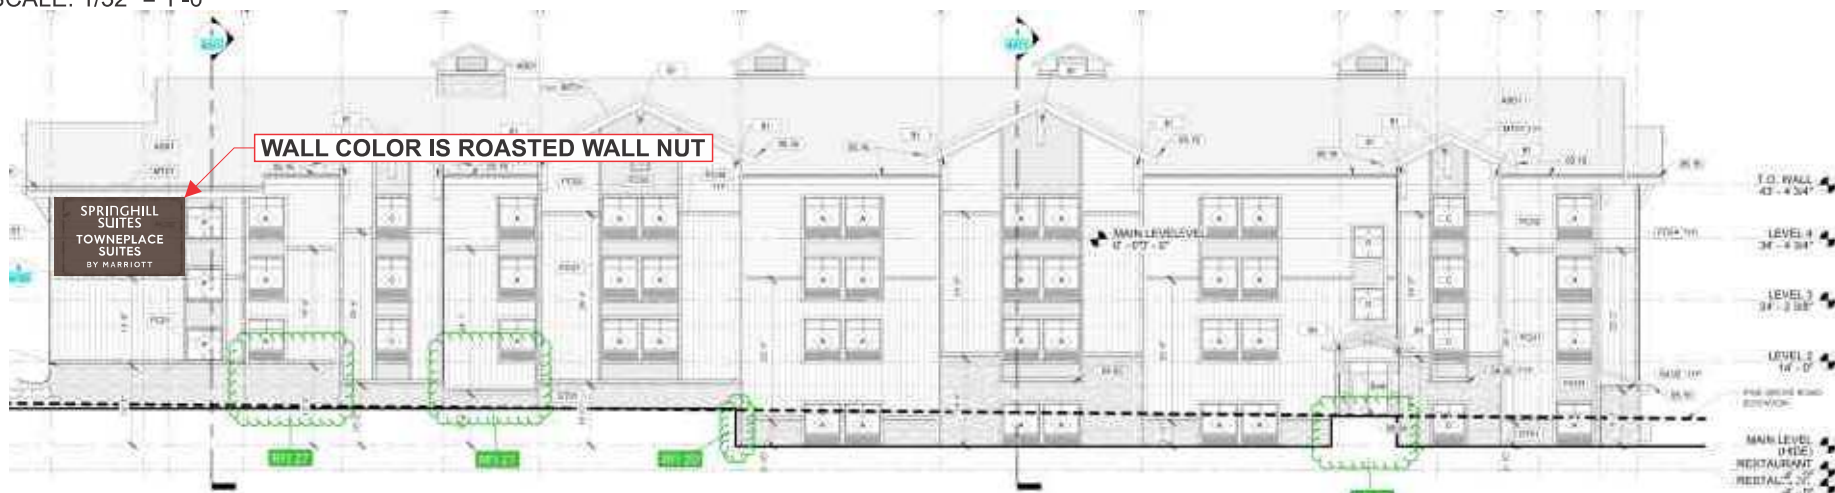

MONUMENT DETAIL
SCALE: 3/8" = 1'-0"

Boxed Sign
Area = 43.7 SF

PIN-MOUNT LETTER DETAILS
SCALE: 1/2" = 1'-0"

2

SOUTH WEST ELEVATION

SCALE: 1/64" = 1'-0"

CHANNEL LETTERS SHOWN ON EXISTING WALL COLOR OR AS NOTED ON ELEVATIONS.
CUSTOMER TO VERIFY WALL COLOR PRIOR TO PRODUCTION

WALL COLOR IS ROASTED WALL NUT

CLOSE UP VIEW
SCALE: 1/32" = 1'-0"

LETTER PROFILE
NOT TO SCALE

12-LINE BOXED SIGN AREA: 126.89 SQ FT

CUSTOM CHANNEL LETTER DETAILS
SCALE: 1/4" = 1'-0"

EAST ELEVATION

SCALE: 1/32" = 1'-0"

CHANNEL LETTERS SHOWN ON EXISTING WALL COLOR OR AS NOTED ON ELEVATIONS.
CUSTOMER TO VERIFY WALL COLOR PRIOR TO PRODUCTION

LETTER PROFILE
NOT TO SCALE

12-LINE BOXED SIGN AREA: 126.89 SQ FT

CUSTOM CHANNEL LETTER DETAILS
SCALE: 1/4" = 1'-0"