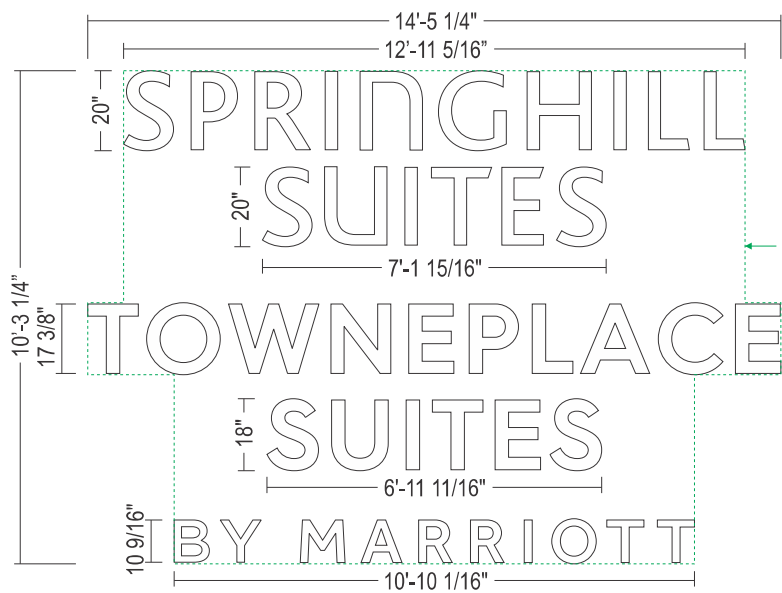

MONUMENT DETAIL
SCALE: 3/8" = 1'-0"

Boxed Sign
Area = 43.7 SF

PIN-MOUNT LETTER DETAILS
SCALE: 1/2" = 1'-0"

2

SOUTH WEST ELEVATION

SCALE: 1/64" = 1'-0"

CHANNEL LETTERS SHOWN ON EXISTING WALL COLOR OR AS NOTED ON ELEVATIONS.
CUSTOMER TO VERIFY WALL COLOR PRIOR TO PRODUCTION

WALL COLOR IS ROASTED WALL NUT

CLOSE UP VIEW
SCALE: 1/32" = 1'-0"

LETTER PROFILE
NOT TO SCALE

12-LINE BOXED SIGN AREA: 126.89 SQ FT

CUSTOM CHANNEL LETTER DETAILS
SCALE: 1/4" = 1'-0"

EAST ELEVATION

SCALE: 1/32" = 1'-0"

CHANNEL LETTERS SHOWN ON EXISTING WALL COLOR OR AS NOTED ON ELEVATIONS.
CUSTOMER TO VERIFY WALL COLOR PRIOR TO PRODUCTION

LETTER PROFILE
NOT TO SCALE

12-LINE BOXED SIGN AREA: 126.89 SQ FT

CUSTOM CHANNEL LETTER DETAILS
SCALE: 1/4" = 1'-0"