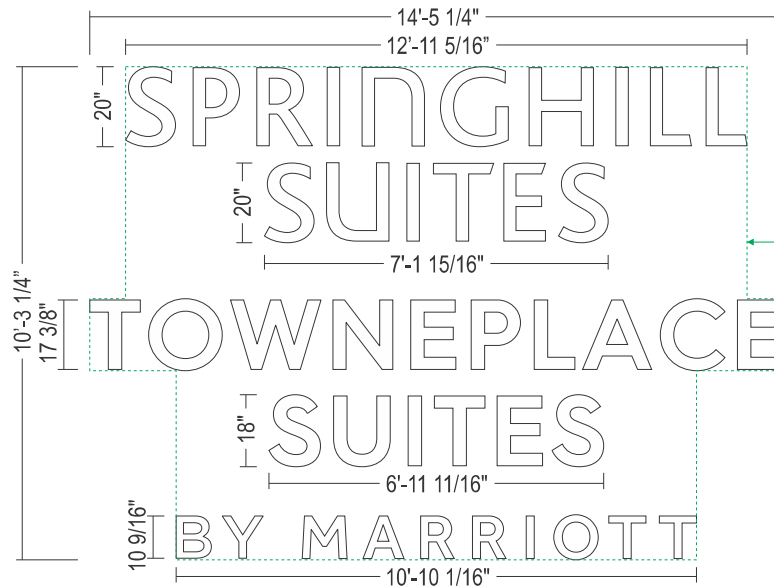

MONUMENT DETAIL
SCALE: 3/8" = 1'-0"

Boxed Sign
Area = 43.7 SF

PIN-MOUNT LETTER DETAILS
SCALE: 1/2" = 1'-0"

2

SOUTH WEST ELEVATION

SCALE: 1/64" = 1'-0"

CHANNEL LETTERS SHOWN ON EXISTING WALL COLOR OR AS NOTED ON ELEVATIONS.
CUSTOMER TO VERIFY WALL COLOR PRIOR TO PRODUCTION

WALL COLOR IS ROASTED WALL NUT

CLOSE UP VIEW
SCALE: 1/32" = 1'-0"

LETTER PROFILE
NOT TO SCALE

12-LINE BOXED SIGN AREA: 126.89 SQ FT

CUSTOM CHANNEL LETTER DETAILS
SCALE: 1/4" = 1'-0"

EAST ELEVATION

SCALE: 1/32" = 1'-0"

CHANNEL LETTERS SHOWN ON EXISTING WALL COLOR OR AS NOTED ON ELEVATIONS.
CUSTOMER TO VERIFY WALL COLOR PRIOR TO PRODUCTION

LETTER PROFILE
NOT TO SCALE

12-LINE BOXED SIGN AREA: 126.89 SQ FT

CUSTOM CHANNEL LETTER DETAILS
SCALE: 1/4" = 1'-0"