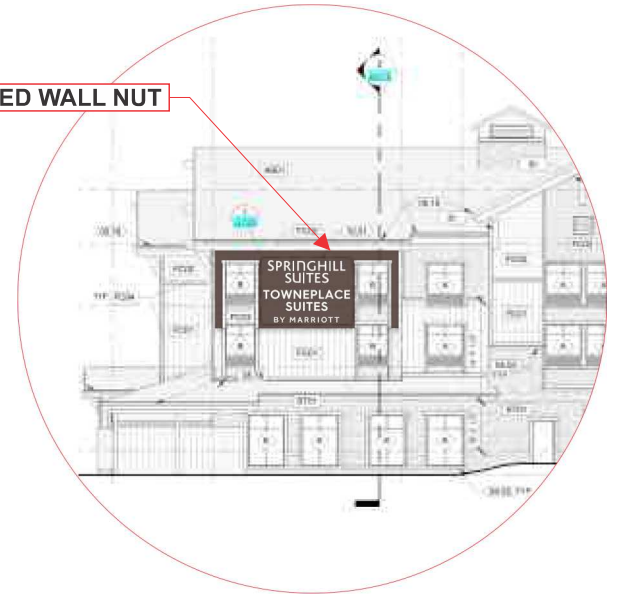

MONUMENT DETAIL
SCALE: 3/8" = 1'-0"

Boxed Sign
Area = 43.7 SF

PIN-MOUNT LETTER DETAILS
SCALE: 1/2" = 1'-0"

2

SOUTH WEST ELEVATION

SCALE: 1/64" = 1'-0"

CHANNEL LETTERS SHOWN ON EXISTING WALL COLOR OR AS NOTED ON ELEVATIONS.
CUSTOMER TO VERIFY WALL COLOR PRIOR TO PRODUCTION

WALL COLOR IS ROASTED WALL NUT

CLOSE UP VIEW
SCALE: 1/32" = 1'-0"

LETTER PROFILE
NOT TO SCALE

12-LINE BOXED SIGN AREA: 126.89 SQ FT

CUSTOM CHANNEL LETTER DETAILS
SCALE: 1/4" = 1'-0"

EAST ELEVATION

SCALE: 1/32" = 1'-0"

CHANNEL LETTERS SHOWN ON EXISTING WALL COLOR OR AS NOTED ON ELEVATIONS.
CUSTOMER TO VERIFY WALL COLOR PRIOR TO PRODUCTION

LETTER PROFILE
NOT TO SCALE

12-LINE BOXED SIGN AREA: 126.89 SQ FT

CUSTOM CHANNEL LETTER DETAILS
SCALE: 1/4" = 1'-0"