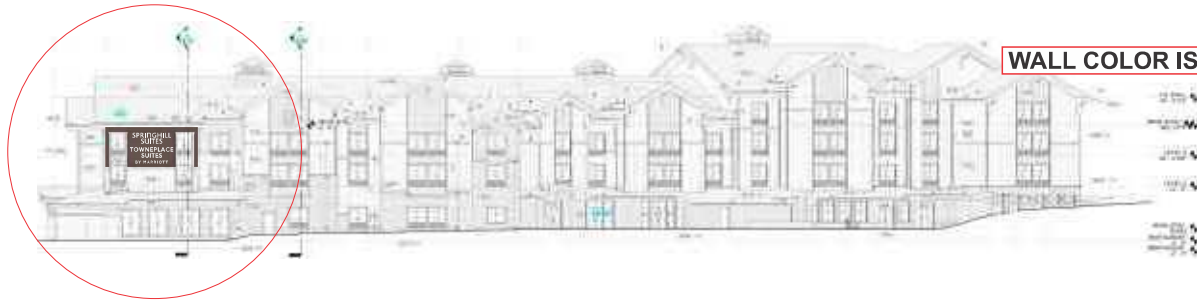

MONUMENT DETAIL
SCALE: 3/8" = 1'-0"

Boxed Sign
Area = 43.7 SF

PIN-MOUNT LETTER DETAILS
SCALE: 1/2" = 1'-0"

2

SOUTH WEST ELEVATION

SCALE: 1/64" = 1'-0"

CHANNEL LETTERS SHOWN ON EXISTING WALL COLOR OR AS NOTED ON ELEVATIONS.
CUSTOMER TO VERIFY WALL COLOR PRIOR TO PRODUCTION

WALL COLOR IS ROASTED WALL NUT

CLOSE UP VIEW
SCALE: 1/32" = 1'-0"

LETTER PROFILE
NOT TO SCALE

12-LINE BOXED SIGN AREA: 126.89 SQ FT

CUSTOM CHANNEL LETTER DETAILS
SCALE: 1/4" = 1'-0"

EAST ELEVATION

SCALE: 1/32" = 1'-0"

CHANNEL LETTERS SHOWN ON EXISTING WALL COLOR OR AS NOTED ON ELEVATIONS.
CUSTOMER TO VERIFY WALL COLOR PRIOR TO PRODUCTION

LETTER PROFILE
NOT TO SCALE

12-LINE BOXED SIGN AREA: 126.89 SQ FT

CUSTOM CHANNEL LETTER DETAILS
SCALE: 1/4" = 1'-0"