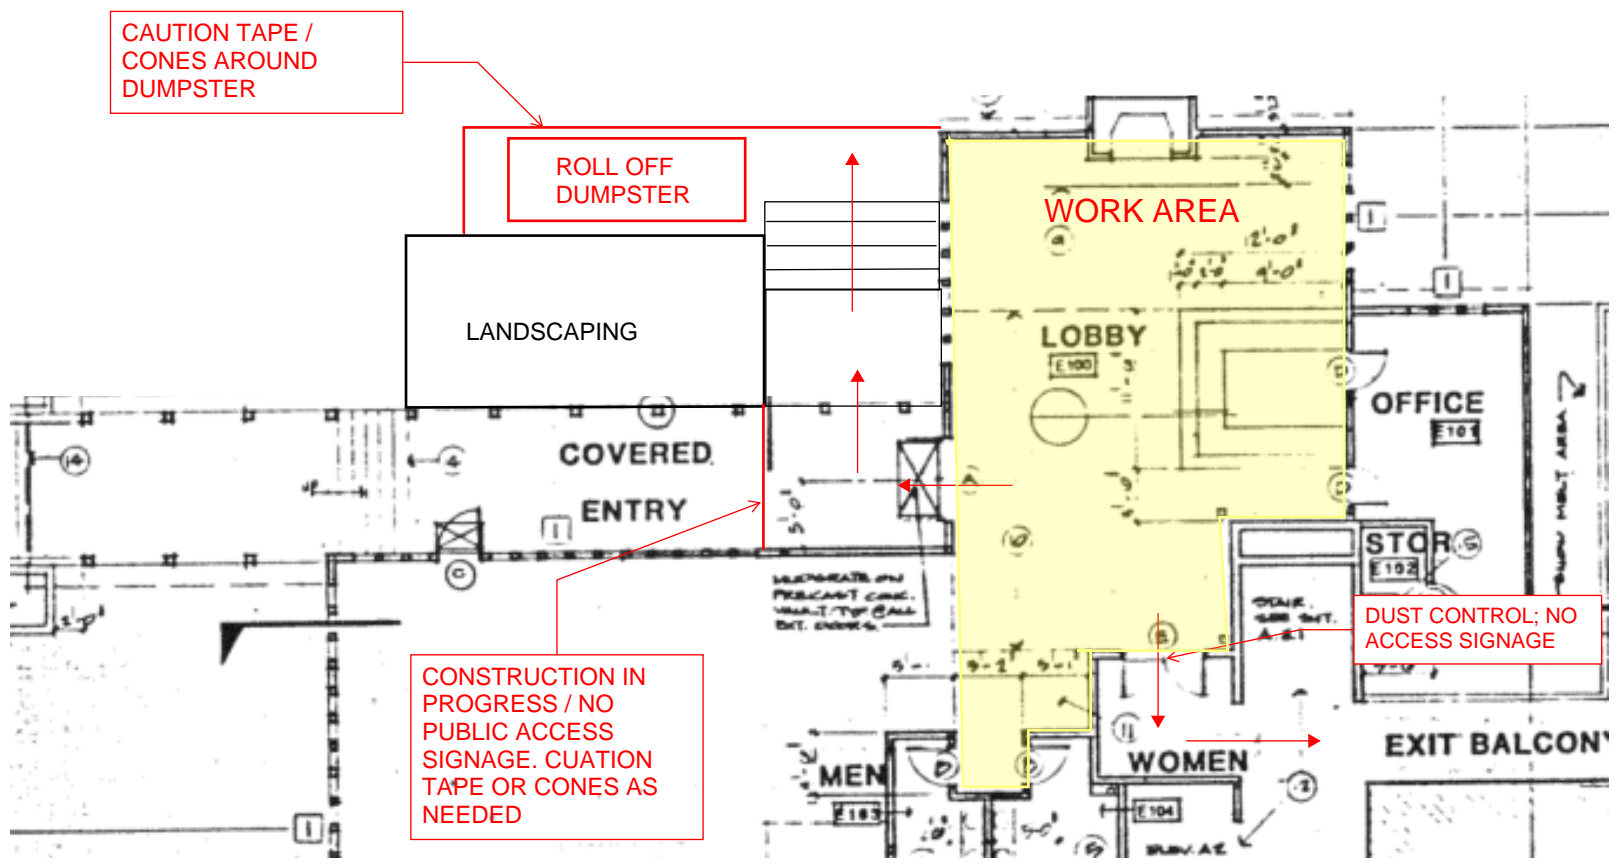

SKI TIME SQUARE DRIVE

REVISION:  
 001

TORIAN PLUM LOBBY REMODEL  
 1855 SKI TIME SQUARE DRIVE  
 STEAMBOAT SPRINGS, CO 80487

EMPLOYEE PARKING  
 AROUND CORNER;  
 PROVIDED BY TP